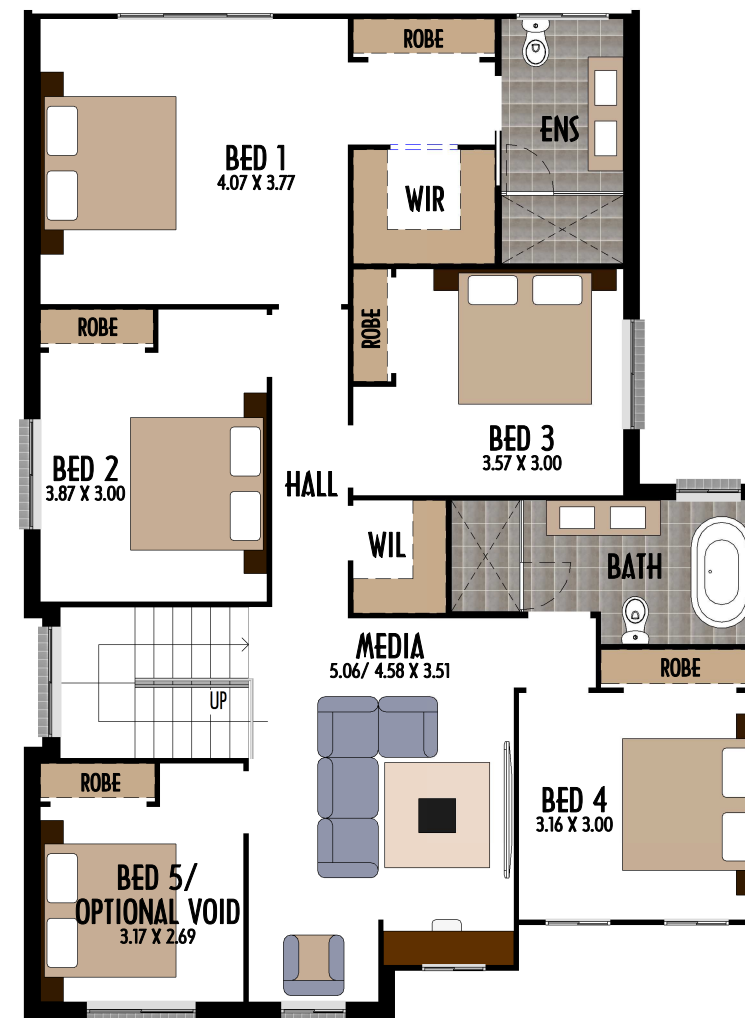

FIRST FLOOR

COPYRIGHT

NOTE : BROCHURE DRAWINGS ARE INDICATIVE ONLY AND DO NOT REFLECT FINAL INCLUSIONS/PACKAGES SELECTED - ARTISTIC VIEWS ONLY