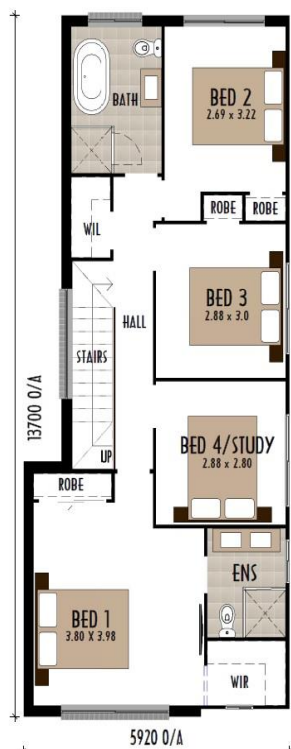

**EAGLE
Homes**
HOUSING THOUSANDS SINCE 1984

*House and land are sold as separate components. Eagle Homes does not represent the Land Developer and accepts no responsibility for any representations regarding the land component. Design subject to council, private certifier and/or Developers' requirements and no allowance has been included for additional Statutory changes that apply to the home design due to the land component. The above "Elegant Finishes Inclusions" may not apply to all blocks of land and may not necessarily be included or required for your Home. If any item/s are not required, omitted from the "Elegant Finishes Inclusions", or appear more than once then the item/s will not be substituted, refunded or credited to the Owner/s. The "Elegant Finishes Inclusions" are priced as a special promotion package and not costed separately. Eagle Homes reserves the right to withdraw the offer at its discretion. Flooring as determined by Eagle Homes. Eagle Homes reserves the right to amend, substitute items, suppliers and/or home design without notice. Brochure drawings are indicative only and do not reflect final Inclusions/Package(s) selected. E&OE 211012