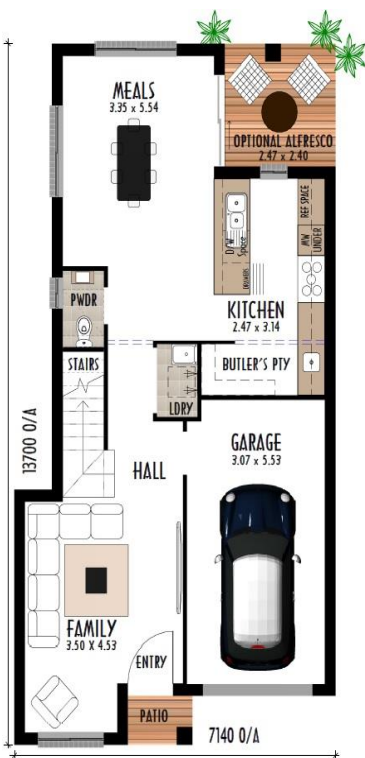

**EAGLE
Homes**
HOUSING THOUSANDS SINCE 1984

*House and land are sold as separate components. Eagle Homes does not represent the Land Developer and accepts no responsibility for any representations regarding the land component. Design subject to council, private certifier and/or Developers' requirements and no allowance has been included for additional Statutory changes that apply to the home design due to the land component. The above "Elegant Finishes Inclusions" may not apply to all blocks of land and may not necessarily be included or required for your Home. If any item/s are not required, omitted from the "Elegant Finishes Inclusions", or appear more than once then the item/s will not be substituted, refunded or credited to the Owner/s. The "Elegant Finishes Inclusions" are priced as a special promotion package and not costed separately. Eagle Homes reserves the right to withdraw the offer at its discretion. Flooring as determined by Eagle Homes. Eagle Homes reserves the right to amend, substitute items, suppliers and/or home design without notice. Brochure drawings are indicative only and do not reflect final Inclusions/Package(s) selected. E&OE 211012