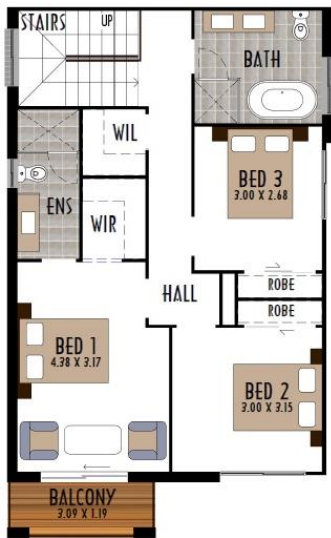

# LOT 12 AUSTRAL

Artist impression only

LIMITED TIME OFFER:

**BALCONY  
INCLUDED  
AT NO  
EXTRA  
COST!**

## \$925,990.00

FALCON Series 1 182.96 sqm

Land size 300.2 sqm

FAÇADE Included with design

### ELEGANT FINISHES INCLUDED:

- ✓ Quality Panel front entry door
- ✓ DAIKIN Air-Con\* (split system)
- ✓ 20mm Reconstituted stone kitchen bench top
- ✓ 700mm Large Overhead Cupboards
- ✓ Quality kitchen cupboards in Matt or Texture finishes
- ✓ Tiled splash back full height
- ✓ Stylish square sink mixer in chrome finish
- ✓ 900mm Westinghouse Stainless steel freestanding oven and 900mm Slide out Rangehood
- ✓ Two storey site costs, 3000L water tank
- ✓ Coloured concrete driveway (subject to council)
- ✓ Saline Soil requirements / H1
- ✓ Verticals blinds
- ✓ 26cm raindrop showerhead & freestanding bath
- ✓ Square Polymarble basin with designer flick mixers on Vanities
- ✓ Ceramic tiles to main floor area
- ✓ "A" grade carpet to remaining
- ✓ 26 Lt instantaneous HWS
- ✓ Quality Ceiling & Wall insulation
- ✓ Polished edge mirrors
- ✓ Stylish oval freestanding bathtub
- ✓ Mirror sliding robes to bedrooms
- ✓ Semi-frameless shower screens
- ✓ Plus many more Quality Inclusions!