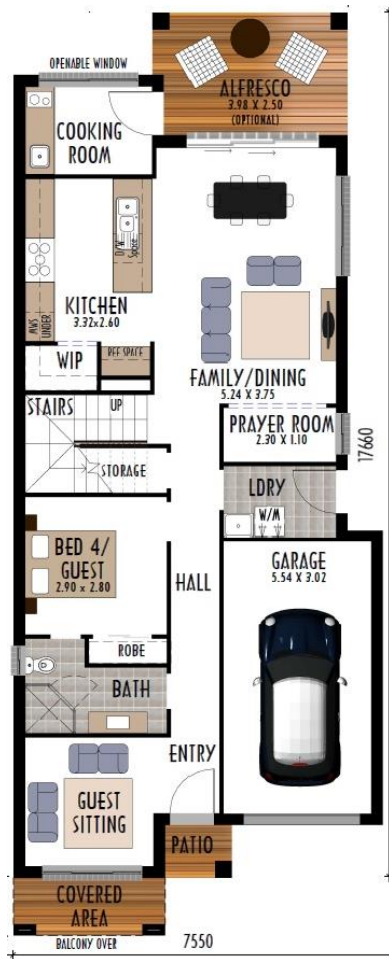

# LOT 12 AUSTRAL

Artist impression only

LIMITED TIME OFFER:

**BALCONY  
INCLUDED  
AT NO  
EXTRA  
COST!**

## \$925,990.00

FALCON Series 1 182.96 sqm

Land size 300.2 sqm

FAÇADE Included with design

### ELEGANT FINISHES INCLUDED:

- ✓ Quality Panel front entry door
- ✓ DAIKIN Air-Con\* (split system)
- ✓ 20mm Reconstituted stone kitchen bench top
- ✓ 700mm Large Overhead Cupboards
- ✓ Quality kitchen cupboards in Matt or Texture finishes
- ✓ Tiled splash back full height
- ✓ Stylish square sink mixer in chrome finish
- ✓ 900mm Westinghouse Stainless steel freestanding oven and 900mm Slide out Rangehood
- ✓ Two storey site costs, 3000L water tank
- ✓ Coloured concrete driveway (subject to council)
- ✓ Saline Soil requirements / H1
- ✓ Verticals blinds
- ✓ 26cm raindrop showerhead & freestanding bath
- ✓ Square Polymarble basin with designer flick mixers on Vanities
- ✓ Ceramic tiles to main floor area
- ✓ "A" grade carpet to remaining
- ✓ 26 Lt instantaneous HWS
- ✓ Quality Ceiling & Wall insulation
- ✓ Polished edge mirrors
- ✓ Stylish oval freestanding bathtub
- ✓ Mirror sliding robes to bedrooms
- ✓ Semi-frameless shower screens
- ✓ Plus many more Quality Inclusions!