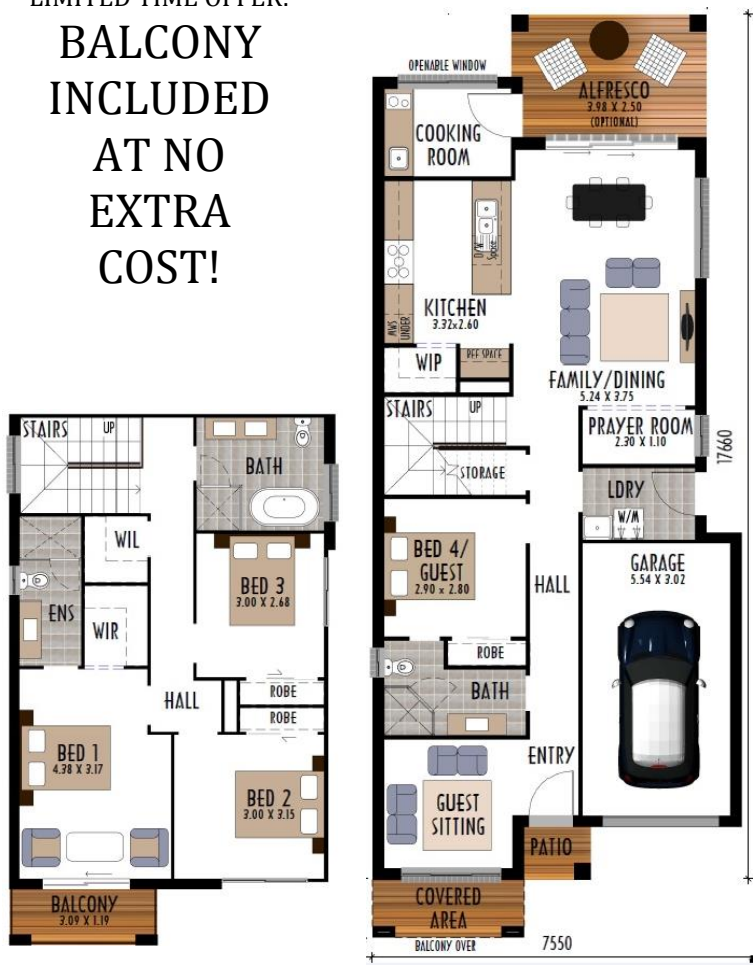

Façade is for illustration purpose only. This façade shows upgraded items not included in standard façade selection.

# LOT 13 AUSTRAL

Artist impression only

LIMITED TIME OFFER:  
**BALCONY INCLUDED AT NO EXTRA COST!**

## \$925,990.00

FALCON Series 1 182.96 sqm

Land size 300.2 sqm

FAÇADE Included with design

### ELEGANT FINISHES INCLUDED:

- ✓ Quality Panel front entry door
- ✓ DAIKIN Air-Con\* (split system)
- ✓ 20mm Reconstituted stone kitchen bench top
- ✓ 700mm Large Overhead Cupboards
- ✓ Quality kitchen cupboards in Matt or Texture finishes
- ✓ Tiled splash back full height
- ✓ Stylish square sink mixer in chrome finish
- ✓ 900mm Westinghouse Stainless steel freestanding oven and 900mm Slide out Rangehood
- ✓ Two storey site costs, 3000L water tank
- ✓ Coloured concrete driveway (subject to council)
- ✓ Saline Soil requirements / H1
- ✓ Verticals blinds
- ✓ 26cm raindrop showerhead & freestanding bath
- ✓ Square Polymarble basin with designer flick mixers on Vanities
- ✓ Ceramic tiles to main floor area
- ✓ "A" grade carpet to remaining
- ✓ 26 Lt instantaneous HWS
- ✓ Quality Ceiling & Wall insulation
- ✓ Polished edge mirrors
- ✓ Stylish oval freestanding bathtub
- ✓ Mirror sliding robes to bedrooms
- ✓ Semi-frameless shower screens
- ✓ Plus many more Quality Inclusions!