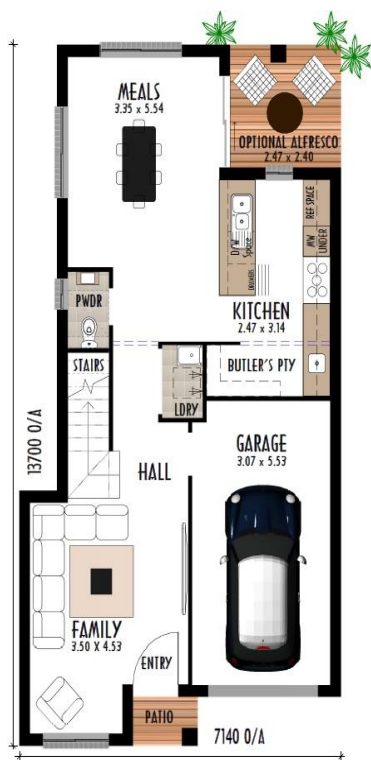

LOT 343 Proposed Road AUSTRAL

**LIMITED
TIME OFFER:**

Artist impression only

\$704,700.00

DOVE 154.96 sqm

Land size 405.7 sqm

TRADITIONAL FAÇADE Included with design

ELEGANT FINISHES INCLUDED:

- ✓ Quality Panel front entry door
- ✓ DAIKIN Air-Con* (split system)
- ✓ 20mm Reconstituted stone kitchen bench top
- ✓ 700mm Large Overhead Cupboards
- ✓ Quality kitchen cupboards in Matt or Texture finishes
- ✓ Tiled splash back full height
- ✓ Stylish square sink mixer in chrome finish
- ✓ 900mm Westinghouse Stainless steel freestanding oven and 900mm Slide out Rangehood
- ✓ Two storey site costs, 3000L water tank
- ✓ Coloured concrete driveway (subject to council)
- ✓ Saline Soil requirements / H1
- ✓ Verticals blinds
- ✓ 26cm raindrop showerhead & freestanding bath
- ✓ Square Polymarble basin with designer flick mixers on Vanities
- ✓ Ceramic tiles to main floor area
- ✓ "A" grade carpet to remaining
- ✓ 26 Lt instantaneous HWS
- ✓ Quality Ceiling & Wall insulation
- ✓ Polished edge mirrors
- ✓ Stylish oval freestanding bathtub
- ✓ Mirror sliding robes to bedrooms
- ✓ Semi-frameless shower screens
- ✓ Plus many more Quality Inclusions! See the full list visit: