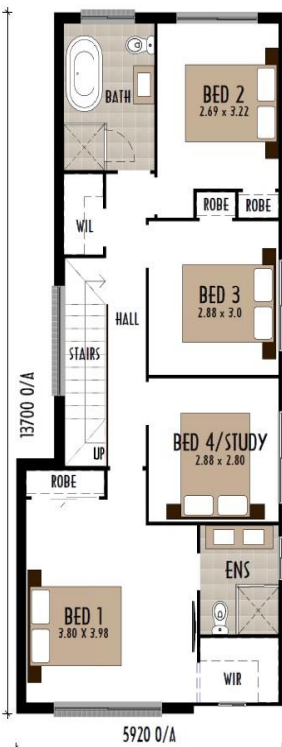

LOT 343 Proposed Road AUSTRAL

**LIMITED
TIME OFFER:**

Artist impression only

\$704,700.00

DOVE 154.96 sqm

Land size 405.7 sqm

TRADITIONAL FAÇADE Included with design

ELEGANT FINISHES INCLUDED:

- ✓ Quality Panel front entry door
- ✓ DAIKIN Air-Con* (split system)
- ✓ 20mm Reconstituted stone kitchen bench top
- ✓ 700mm Large Overhead Cupboards
- ✓ Quality kitchen cupboards in Matt or Texture finishes
- ✓ Tiled splash back full height
- ✓ Stylish square sink mixer in chrome finish
- ✓ 900mm Westinghouse Stainless steel freestanding oven and 900mm Slide out Rangehood
- ✓ Two storey site costs, 3000L water tank
- ✓ Coloured concrete driveway (subject to council)
- ✓ Saline Soil requirements / H1
- ✓ Verticals blinds
- ✓ 26cm raindrop showerhead & freestanding bath
- ✓ Square Polymarble basin with designer flick mixers on Vanities
- ✓ Ceramic tiles to main floor area
- ✓ "A" grade carpet to remaining
- ✓ 26 Lt instantaneous HWS
- ✓ Quality Ceiling & Wall insulation
- ✓ Polished edge mirrors
- ✓ Stylish oval freestanding bathtub
- ✓ Mirror sliding robes to bedrooms
- ✓ Semi-frameless shower screens
- ✓ Plus many more Quality Inclusions! See the full list visit: