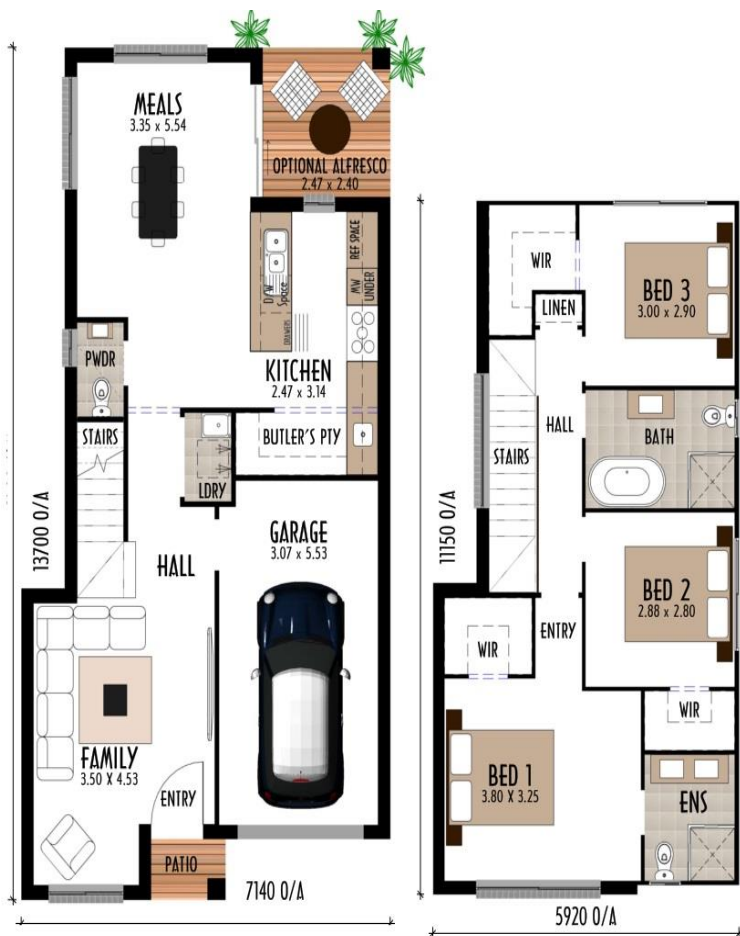

EAGLE Homes
HOUSING THOUSANDS SINCE 1984

*House and land are sold as separate components. Eagle Homes does not represent the Land Developer and accepts no responsibility for any representations regarding the land component. Design subject to council, private certifier and/or Developers' requirements and no allowance has been included for additional Statutory changes that apply to the home design due to the land component. The above "Elegant Finishes Inclusions" may not apply to all blocks of land and may not necessarily be included or required for your Home. If any item/s are not required, omitted from the "Elegant Finishes Inclusions", or appear more than once then the item/s will not be substituted, refunded or credited to the Owner/s. The "Elegant Finishes Inclusions" are priced as a special promotion package and not costed separately. Eagle Homes reserves the right to withdraw the offer at its discretion. Flooring as determined by Eagle Homes. Eagle Homes reserves the right to amend, substitute items, suppliers and/or home design without notice. Brochure drawings are indicative only and do not reflect final Inclusions/Package(s) selected. E&OE 200616